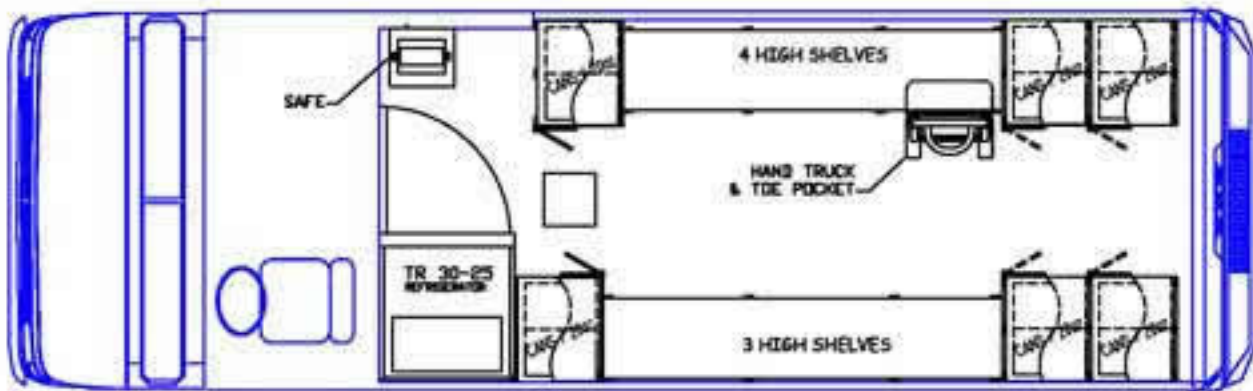

## CARGO VAN

88 Cases of Cans or  
 24 Cases of 20oz and 32 Cases of Cans (Shown)  
 Shelf - 25'-4"  
 Cooler - TC 15-12 RP

## BOX VAN

196 Cases of Cans or 98 Cases of 20oz  
 Cans and Bottles can be mixed  
 Safe & Hand Truck Rack  
 Shelf - 36'-0"  
 Cooler - CU 6C-21R-7F

## WALK-IN VAN

168 of Cans or 84 Cases of 20oz  
 Cans and Bottles can be mixed  
 Safe & Hand Truck Rack  
 Shelf - 54'-10"  
 Cooler - TR 30-25