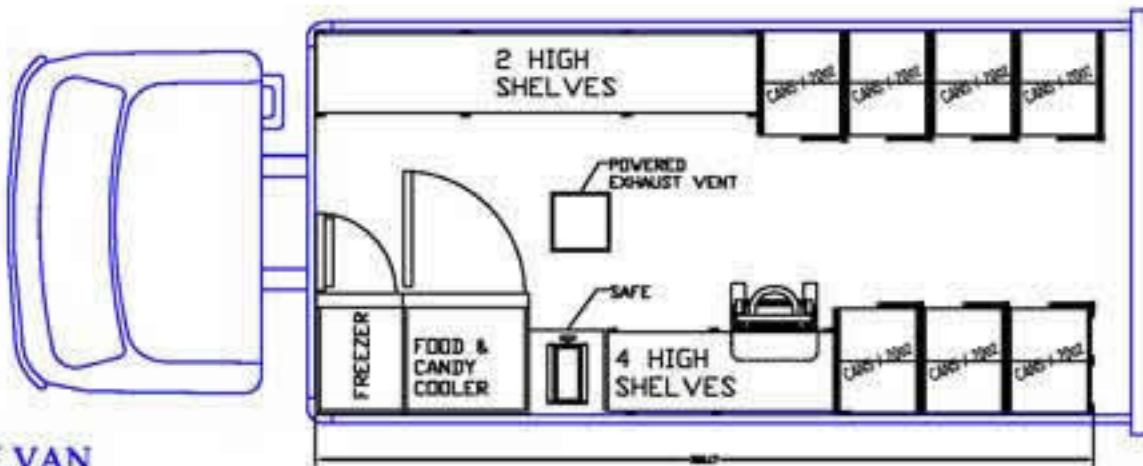

## CARGO VAN

88 Cases of Cans or  
 24 Cases of 20oz and 32 Cases of Cans (Shown)  
 Shelf - 25'-4"  
 Cooler - TC 15-12 RP

## BOX VAN

196 Cases of Cans or 98 Cases of 20oz  
 Cans and Bottles can be mixed  
 Safe & Hand Truck Rack  
 Shelf - 36'-0"  
 Cooler - CU 6C-21R-7F

## WALK-IN VAN

168 of Cans or 84 Cases of 20oz  
 Cans and Bottles can be mixed  
 Safe & Hand Truck Rack  
 Shelf - 54'-10"  
 Cooler - TR 30-25